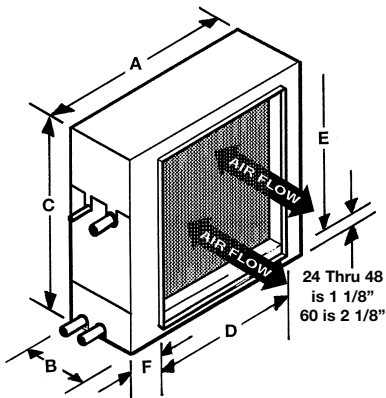

CH SERIES™

Cased Horizontal Slab Coils

Designed for Horizontal Furnaces 1 1/2 - 5 Tons

Description:

The CH cased horizontal slab coil series is designed as a high efficiency horizontal coil to be installed on new and existing horizontal gas furnaces. (Also multiposition furnaces in horizontal position) The CH series can be A.R.I. rated with many outdoor unit brands to provide a capacity range from 18,000 to 60,000 BTU/HR. These coils may be used in horizontal applications with transitions to furnace. These units are U.L. & ULc approved.

CH024S346 shown

Physical Dimensions

Model No.	A	B	C	D	E	F
CHOXS346	22 ¹ / ₄	7	23 ¹ / ₂	15 ³ / ₈	21	5 ¹ / ₂
CHOXS566	25 ¹ / ₄	7	23 ¹ / ₂	18 ³ / ₈	21	5 ¹ / ₂
CHOXS766	28 ¹ / ₄	7	23 ¹ / ₂	21 ³ / ₈	21	5 ¹ / ₂
CHOXSA66	35	7	23 ¹ / ₂	28 ³ / ₈	21	5 ¹ / ₂
CHOXSA96	35	7	23 ¹ / ₂	28 ³ / ₈	21	5 ¹ / ₂
CHOXSB67	37 ¹ / ₄	7	25 ¹ / ₂	30 ³ / ₈	21	5 ¹ / ₂
CHOXSB97	37 ¹ / ₄	7	25 ¹ / ₂	30 ³ / ₈	21	5 ¹ / ₂

Note: Evaporator coils equipped with a 15%-bleed type expansion valve must be used with condensing units equipped with hard start components. Standard coils shown in bold type.

- AC and HP models.
- Check valve flowrator pistons.
- Bi-directional refrigerant circuiting.
- Dual 3/4 MPT drains.
- Leak tested 500 psi and factory sealed.
- Vacuum formed high impact UL approved PVC drain pans.
- Schrader port for pressure verification.
- Can be rated with most outdoor AC & HP units.
- Fits many existing horizontal furnaces and plenums.
- Refrigeration connections are SWAGED & factory sealed with copper caps.

Options:

- Factory installed thermal expansion valve (TXV)
- Field installed screw-in type TXV3 kit
- Custom labels

Connections:

Tons	Liquid	Suction
1 ¹ / ₂ - 3	3/8	3/4
3 ¹ / ₂ - 5	3/8	7/8

All Technical Specifications Subject to Change Without Notice.