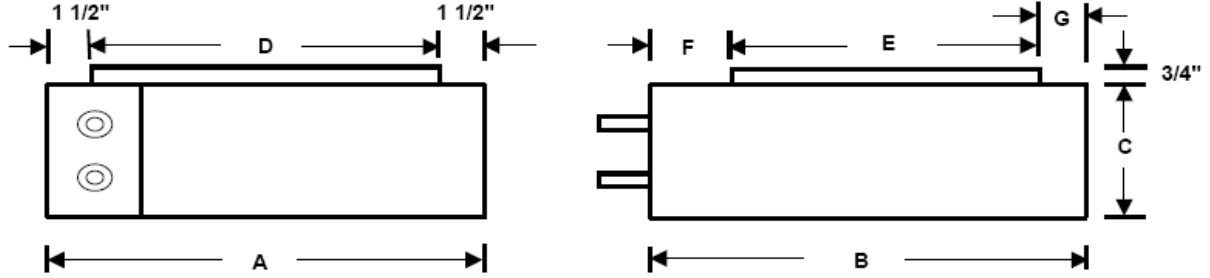

**CCWC CASED HYDRONIC COIL
TO FIT OEM AIR HANDLERS**

3 ROW

ALL MEASUREMENTS ARE IN INCHES

AHU BRAND	MODEL NUMBER	CASE OVERALL DIMENSIONS			DUCT CONNECTIONS				ROWS	SWEAT O.D.
		A	B	C	D	E	F	G		
AMSTD TRANE	CCWC16021-3	16	21	10	13	17 3/4	1 3/4	1 1/2	3	7/8
	CCWC18021-3	18			15					
	CCWC21521-3	21 1/2			18 1/2					
	CCWC23521-3	23 1/2			20 1/2					
	CCWC26021-3	26			23					
CARRIER BRYANT PAYNE ICP	CCWC14321-3	14 5/16	21	10	11 5/16	17 3/4	1 3/4	1 1/2	3	7/8
	CCWC17621-3	17 5/8			14 5/8					
	CCWC21121-3	21 1/8			18 1/8					
	CCWC24621-3	24 11/16			21 11/16					
COLEMAN LUXAIRE YORK	CCWC18021-3	18	21	10	15	17 3/4	1 3/4	1 1/2	3	7/8
	CCWC21521-3	21 1/2			18 1/2					
	CCWC24021-3	24			21					
	CCWC24521-3	24 1/2			21 1/2					
GOODMAN AMANA	CCWC15521-3	15 1/2	21	10	12 1/2	17 3/4	1 3/4	1 1/2	3	7/8
	CCWC19521-3	19 1/2			16 1/2					
	CCWC22021-3	22			18					
LENNOX	CCWC16221-3	16 1/4	21	10	13 1/4	17 3/4	1 3/4	1 1/2	3	7/8
	CCWC21221-3	21 1/4			18 1/4					
NORDYNE	CCWC14321-3	14 5/16	21	10	11 5/16	17 3/4	1 3/4	1 1/2	3	7/8
	CCWC19821-3	19 7/8			16 7/8					
	CCWC22521-3	22 1/2			19 1/2					
RHEEM RUUD WKING	CCWC14021-3	14	21	10	11	18 3/4	1 3/4	1 1/2	3	7/8
	CCWC17521-3	17 1/2			14 1/2					
	CCWC21021-3	21			18					
	CCWC24521-3	24 1/2			21 1/2					

TECHNICAL DATA SUBJECT TO CHANGE WITHOUT NOTICE

REFER TO PERFORMANCE TABLES FOR RATED PERFORMANCE DATA